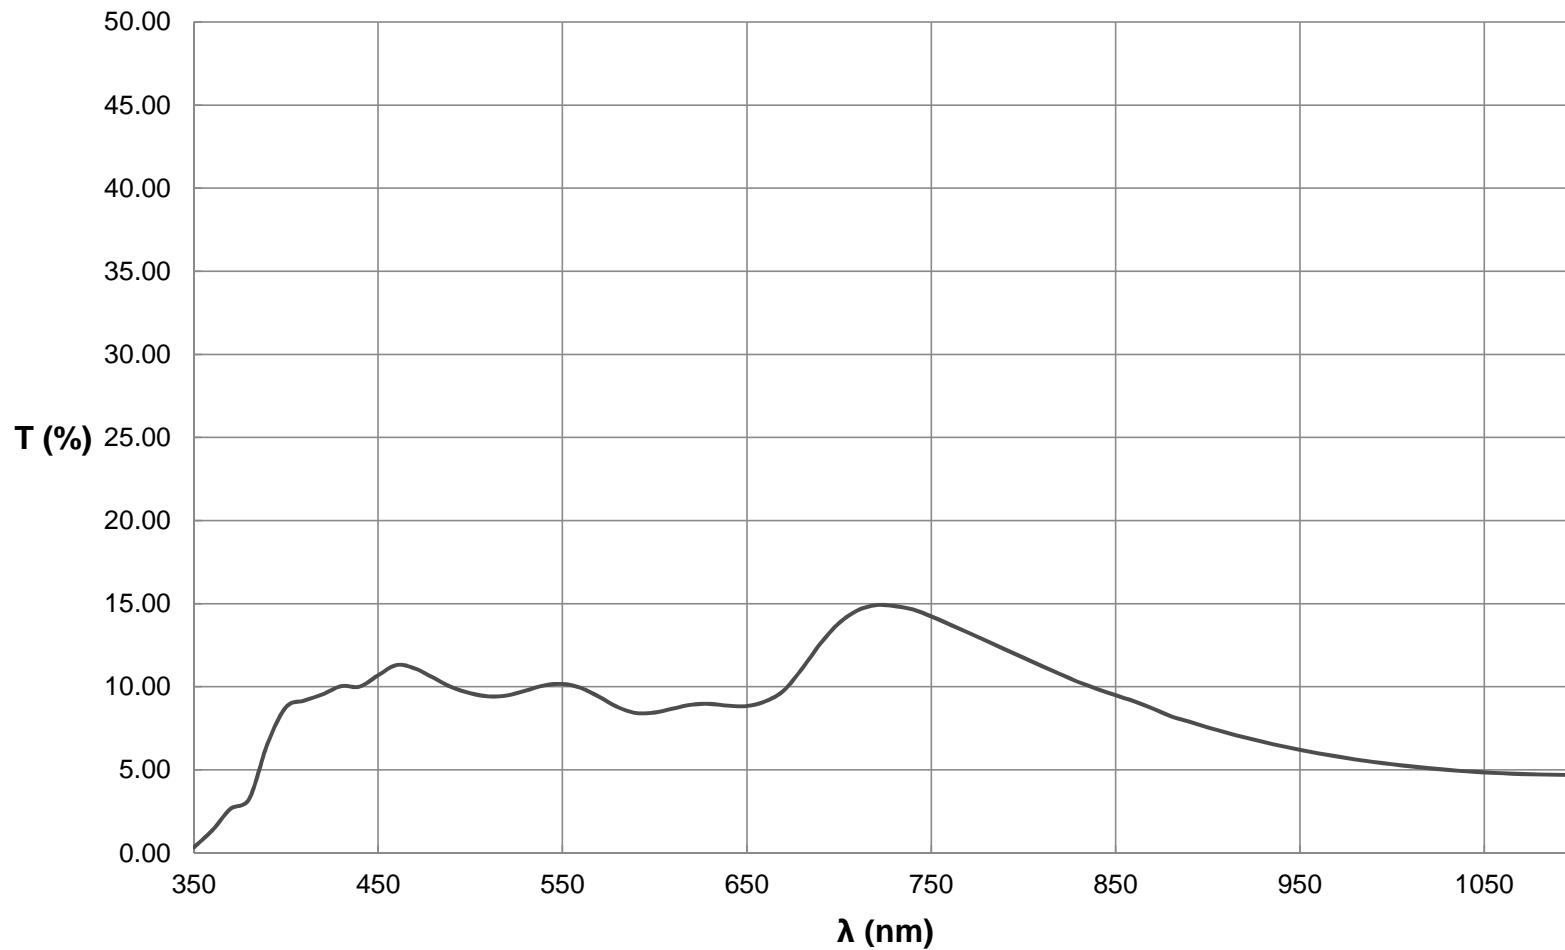

Machine Vision ND 0.9 Filter Coating Curve

Machine Vision ND 0.9 Filter, 12.5% Average Transmission (425nm-675nm)
FOR REFERENCE ONLY

© COPYRIGHT 2020 EDMUND OPTICS, INC. ALL RIGHTS RESERVED