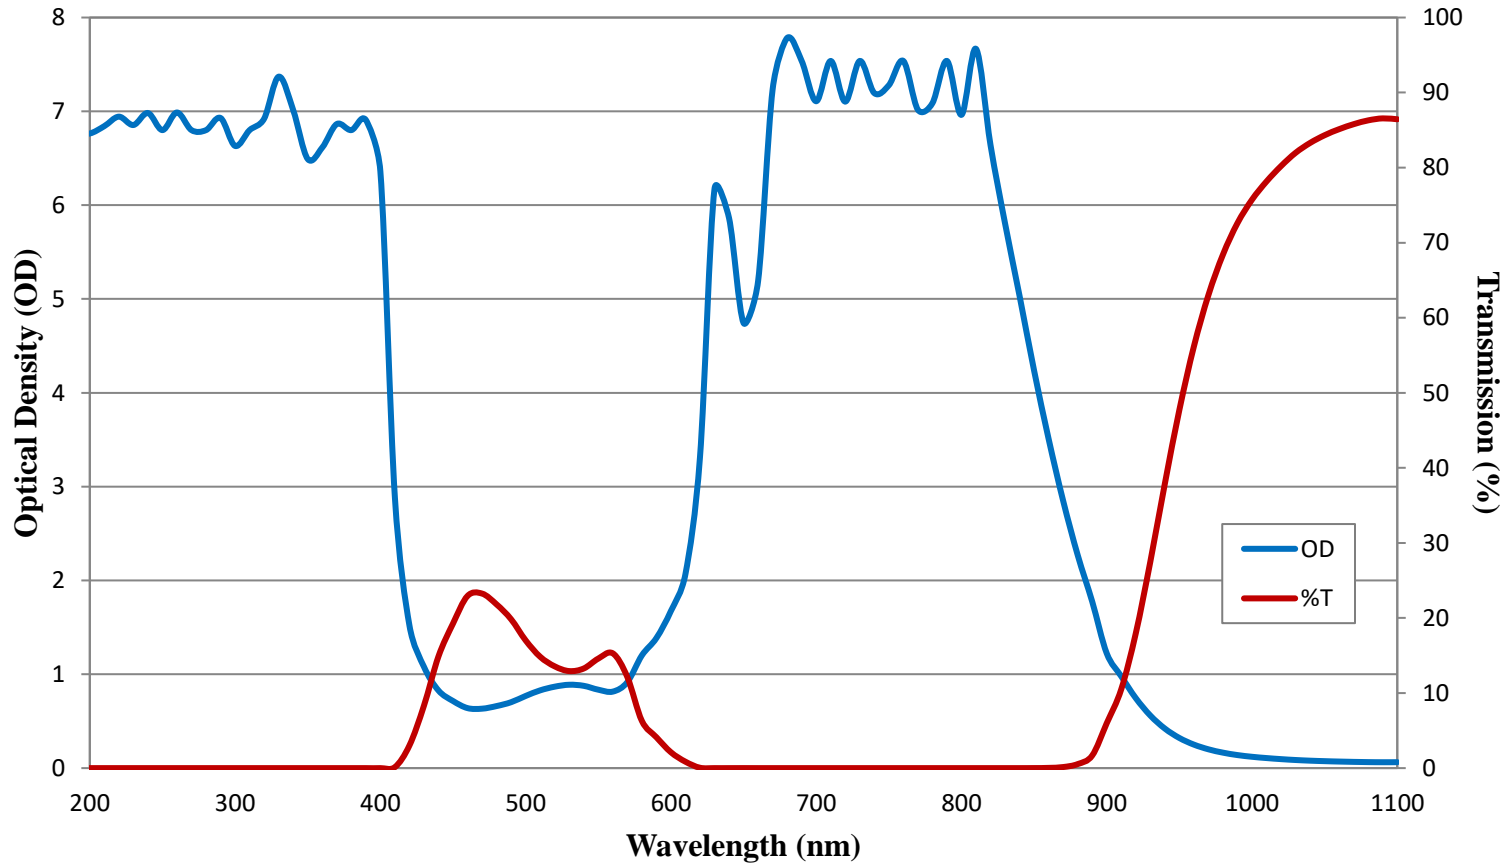

## LS04 Laser Safety Eyewear OD/Transmission FOR REFERENCE ONLY

PERFORMANCE CURVE