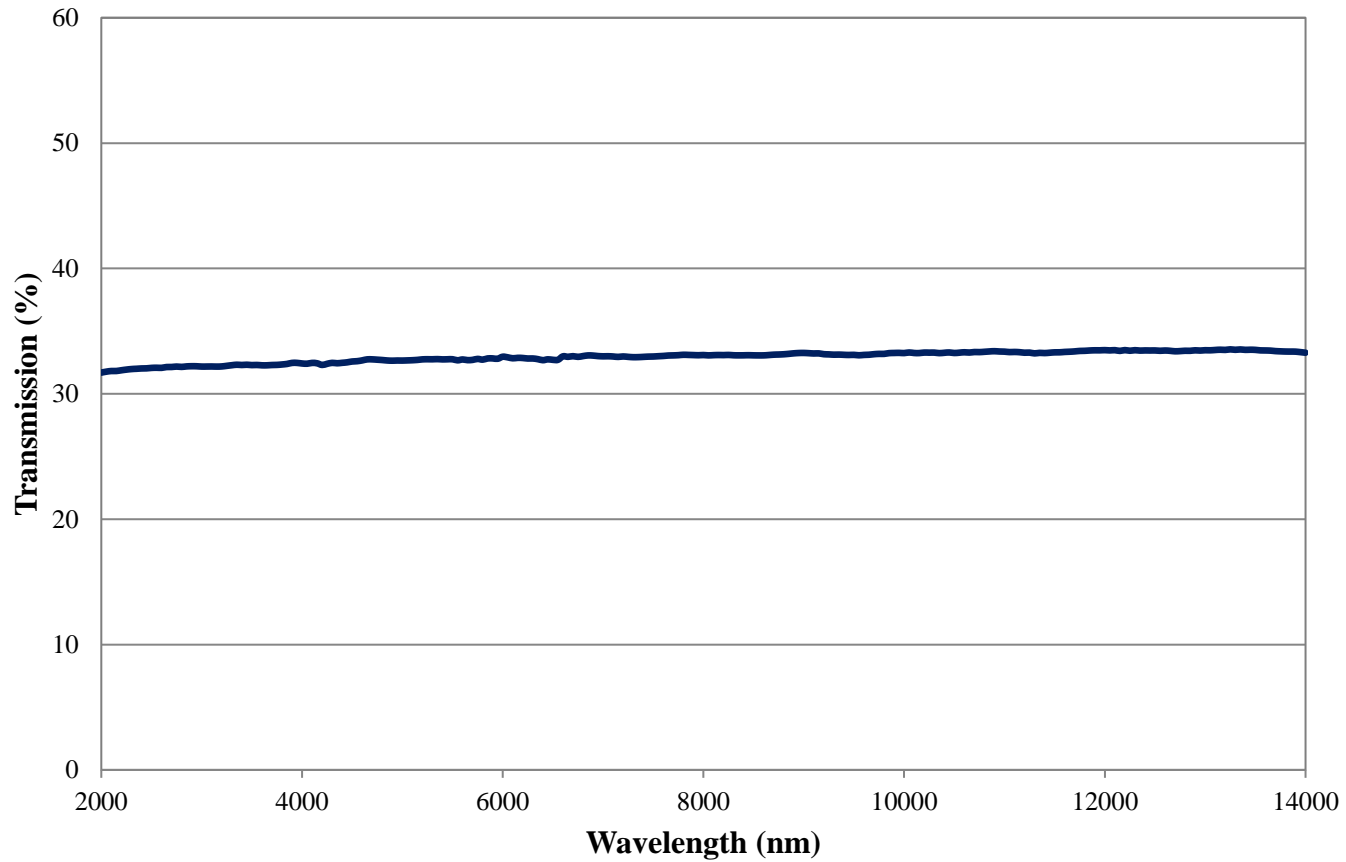

## 0.5 OD IR Neutral Density Filter FOR REFERENCE ONLY