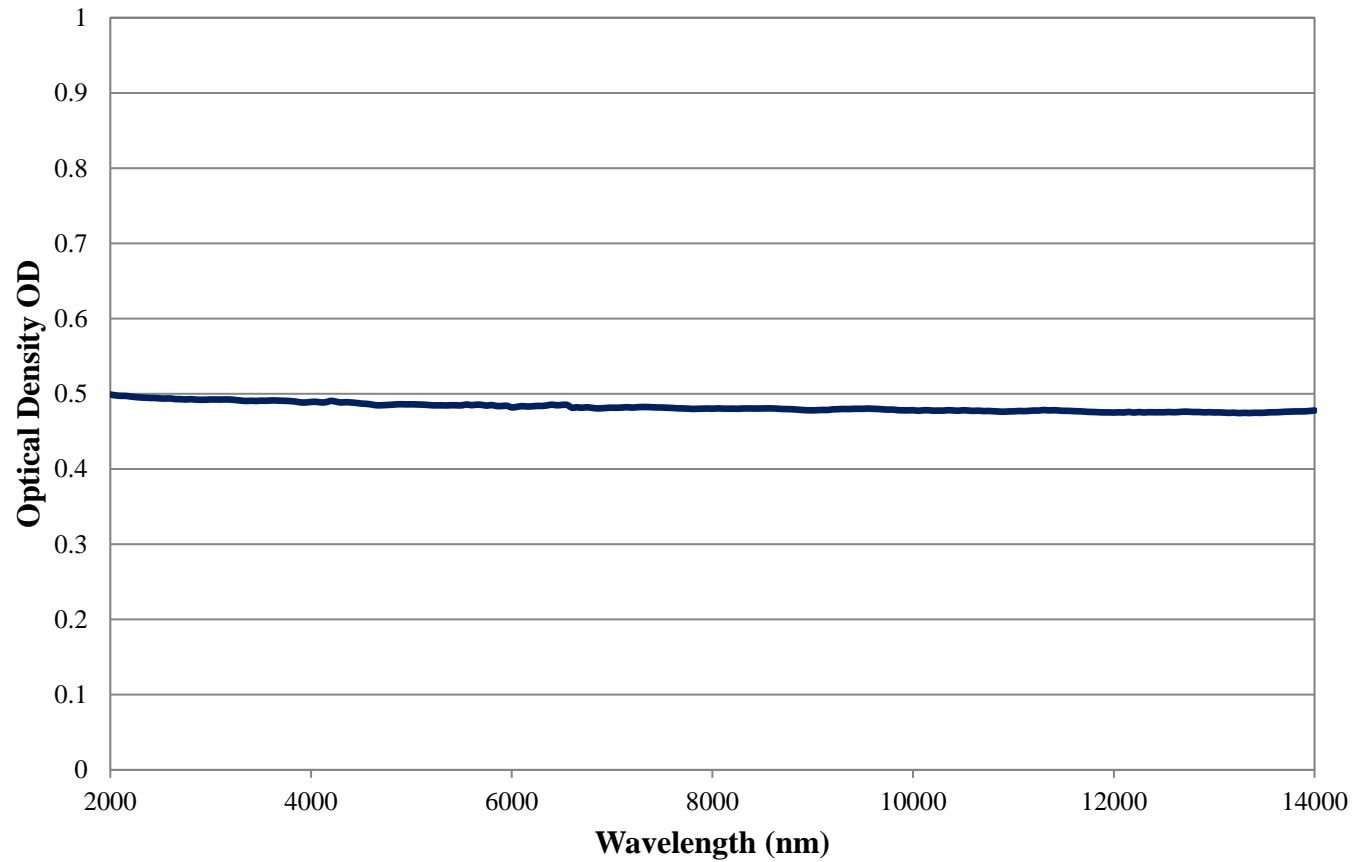

## 0.5 OD IR Neutral Density Filter FOR REFERENCE ONLY