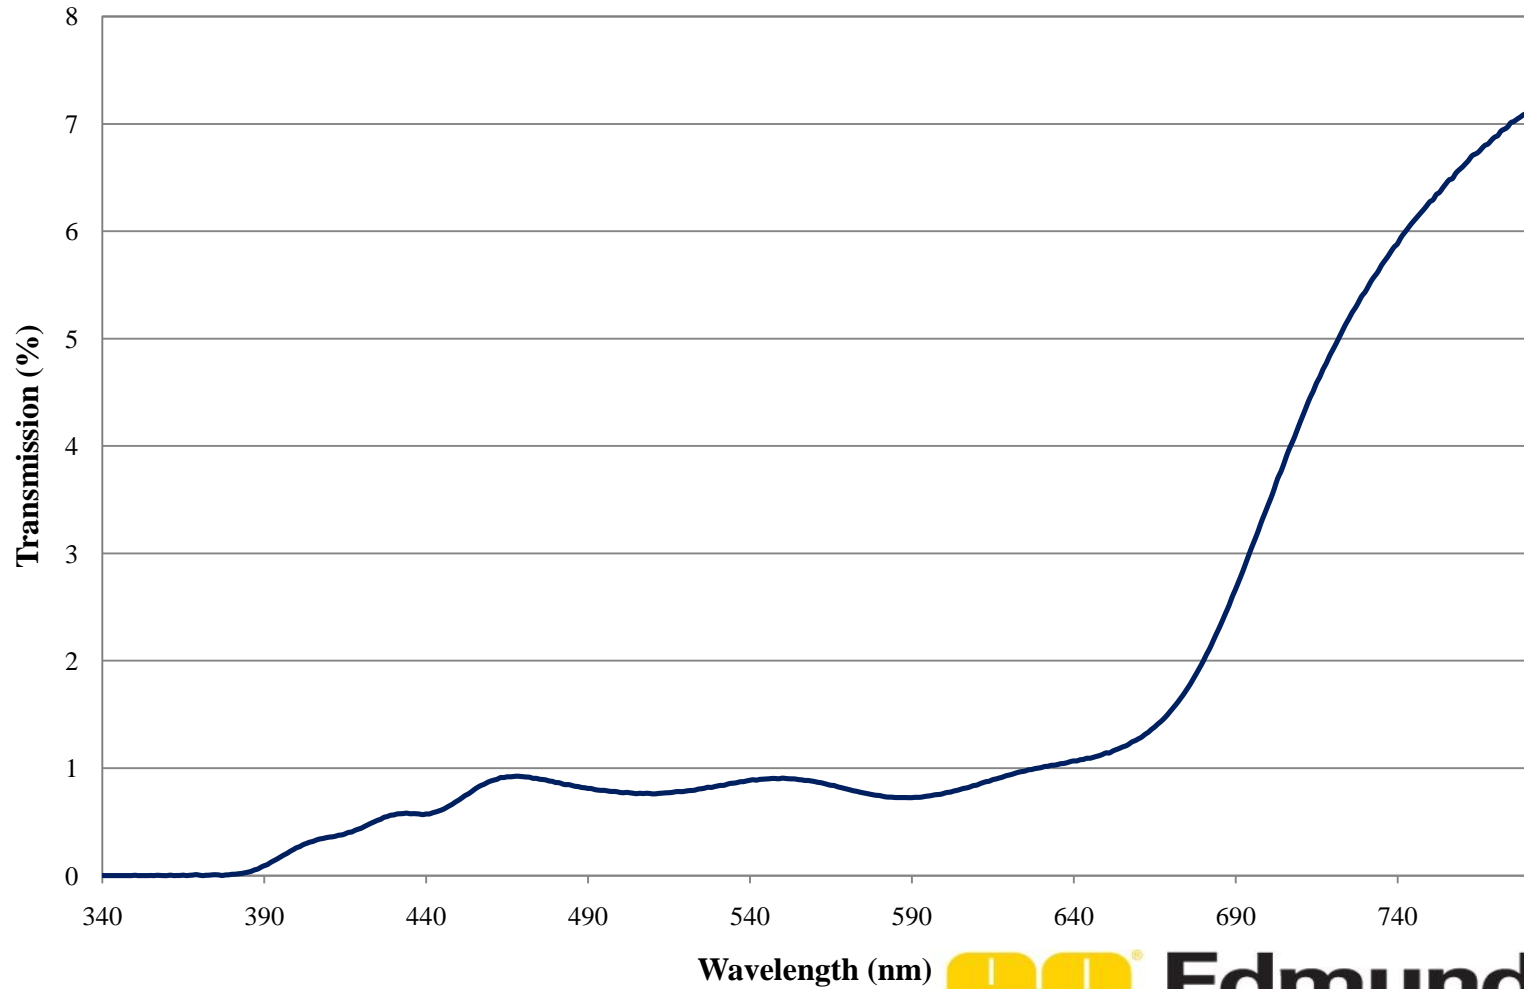

Coating Curve

Edmund Optics Inc.
USA | Asia | Europe

2.0 OD Absorptive ND Filter FOR REFERENCE ONLY

COATING CURVE

Wavelength (nm)

Edmund
optics | worldwide

www.edmundoptics.com